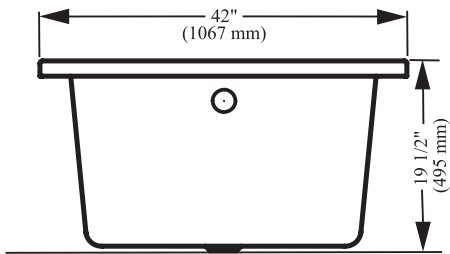

jade SERIES

GLT4260WH	42X60 DI SOAKER WH
GLW4260CMHWH	42X60 DI W/P 8 JET WH
GLA4260WH	42X60 DI AIR TUB WH
GLT4260BS	42X60 DI SOAKER BS
GLW4260CMHBS	42X60 DI W/P 8 JET BS
GLA4260BS	42X60 DI AIR TUB BS

jade drop-in specifications

- 60" Length overall
- 42" Width overall
- 19 1/2" Overall height
- Capacity: 44 gallons
- Drain Position: End
- 8 hydro jets

Suction Location

Control Location

Pump Location