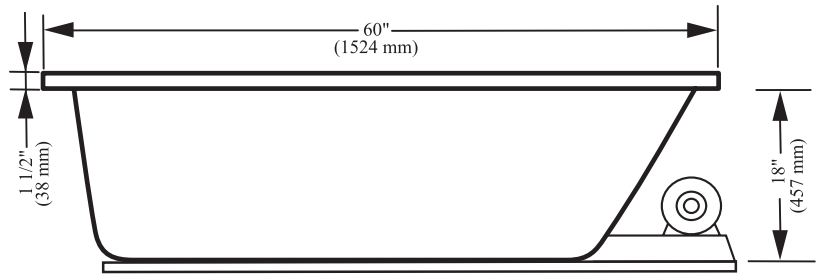

jade SERIES

GLT4260WH	42X60 DI SOAKER WH
GLW4260CMHWH	42X60 DI W/P 8 JET WH
GLA4260WH	42X60 DI AIR TUB WH
GLT4260BS	42X60 DI SOAKER BS
GLW4260CMHBS	42X60 DI W/P 8 JET BS
GLA4260BS	42X60 DI AIR TUB BS

jade drop-in specifications

- 60" Length overall
- 42" Width overall
- 19 1/2" Overall height
- Capacity: 44 gallons
- Drain Position: End
- 8 hydro jets

Suction Location

Control Location

Pump Location