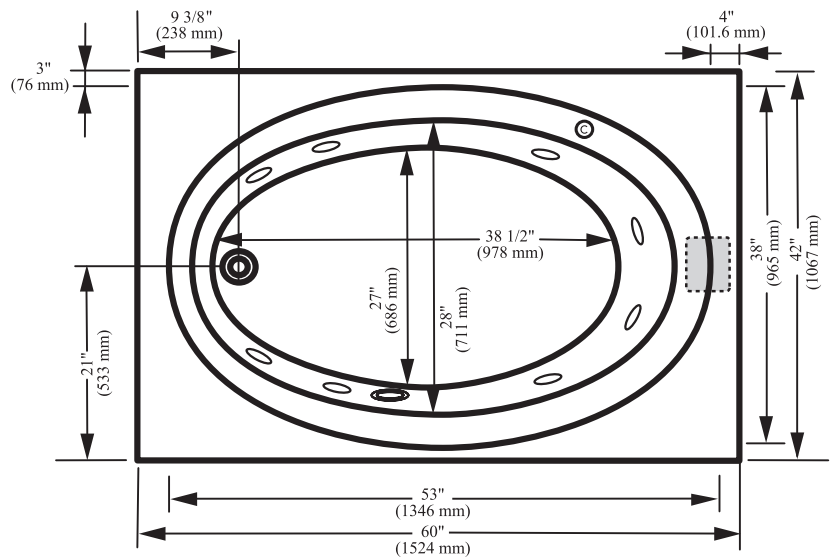

jade SERIES

GLT4260WH	42X60 DI SOAKER WH
GLW4260CMHWH	42X60 DI W/P 8 JET WH
GLA4260WH	42X60 DI AIR TUB WH
GLT4260BS	42X60 DI SOAKER BS
GLW4260CMHBS	42X60 DI W/P 8 JET BS
GLA4260BS	42X60 DI AIR TUB BS

jade drop-in specifications

- 60" Length overall
- 42" Width overall
- 19 1/2" Overall height
- Capacity: 44 gallons
- Drain Position: End
- 8 hydro jets

Suction Location

Control Location

Pump Location